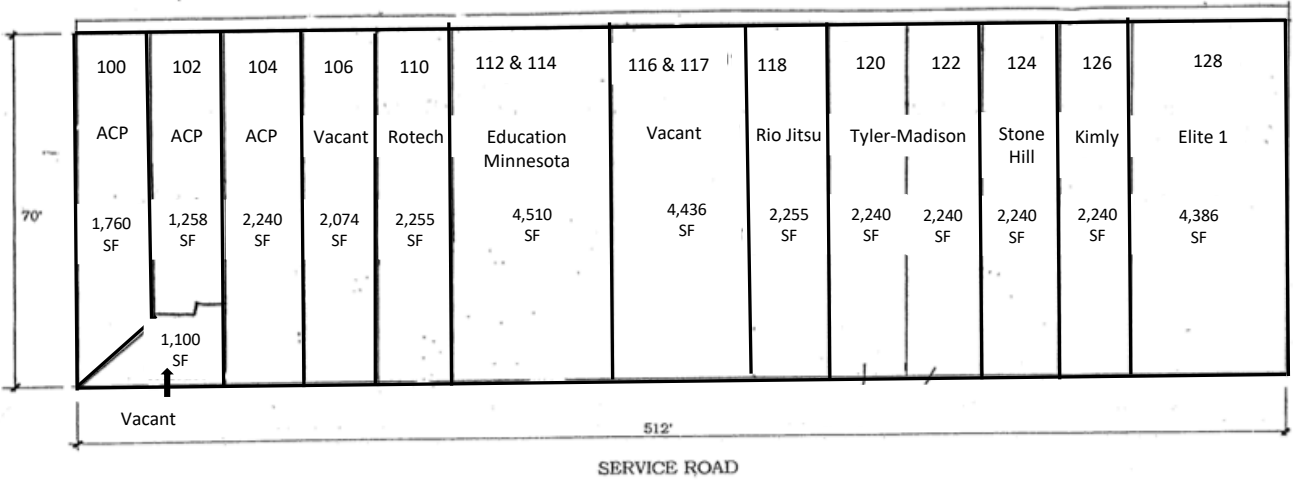

146TH STREET

PARKING LOT

GALAXIE

APPLE VALLEY BUSINESS CENTER
6950 WEST 146TH STREET
APPLE VALLEY, MINNESOTA 55124
35,741 SQ FT