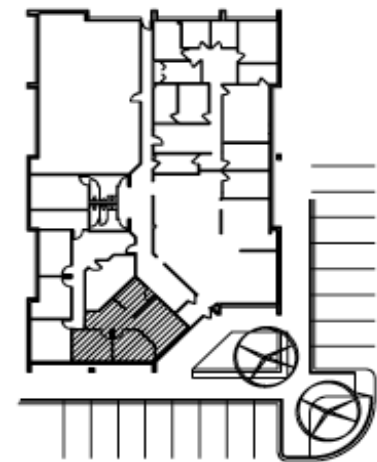

① SUITE 100 FLOOR PLAN
SCALE 1/8" = 1'-0"

KEYPLAN