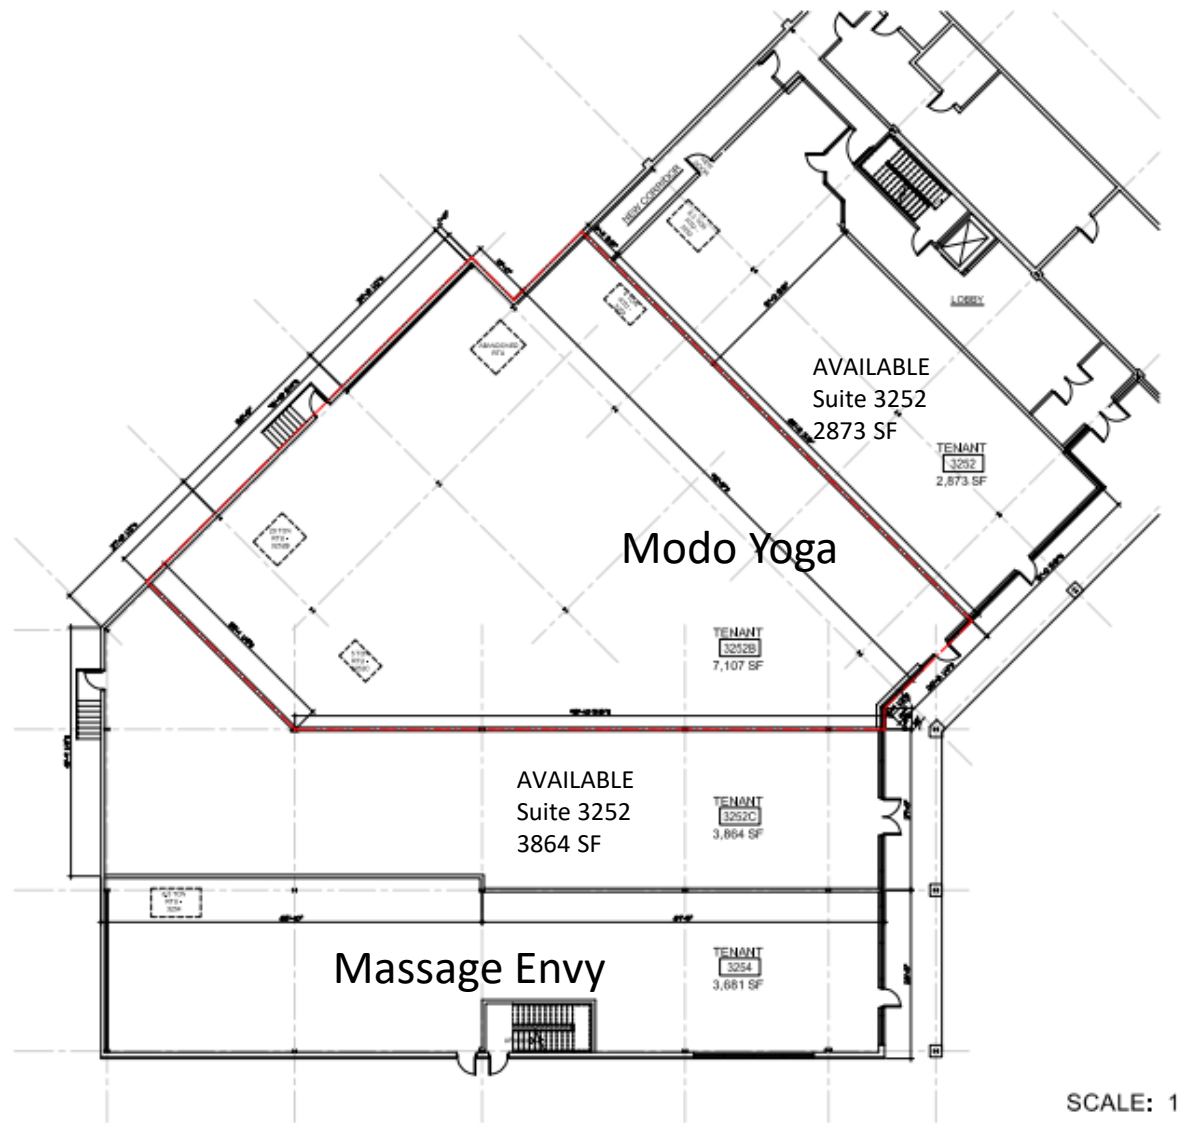

KEY PLAN

SCALE: 1" = 30'-0"

CALHOUN VILLAGE
MINNEAPOLIS, MINNESOTA

WEST SHOPS
LEASE PLAN 1B