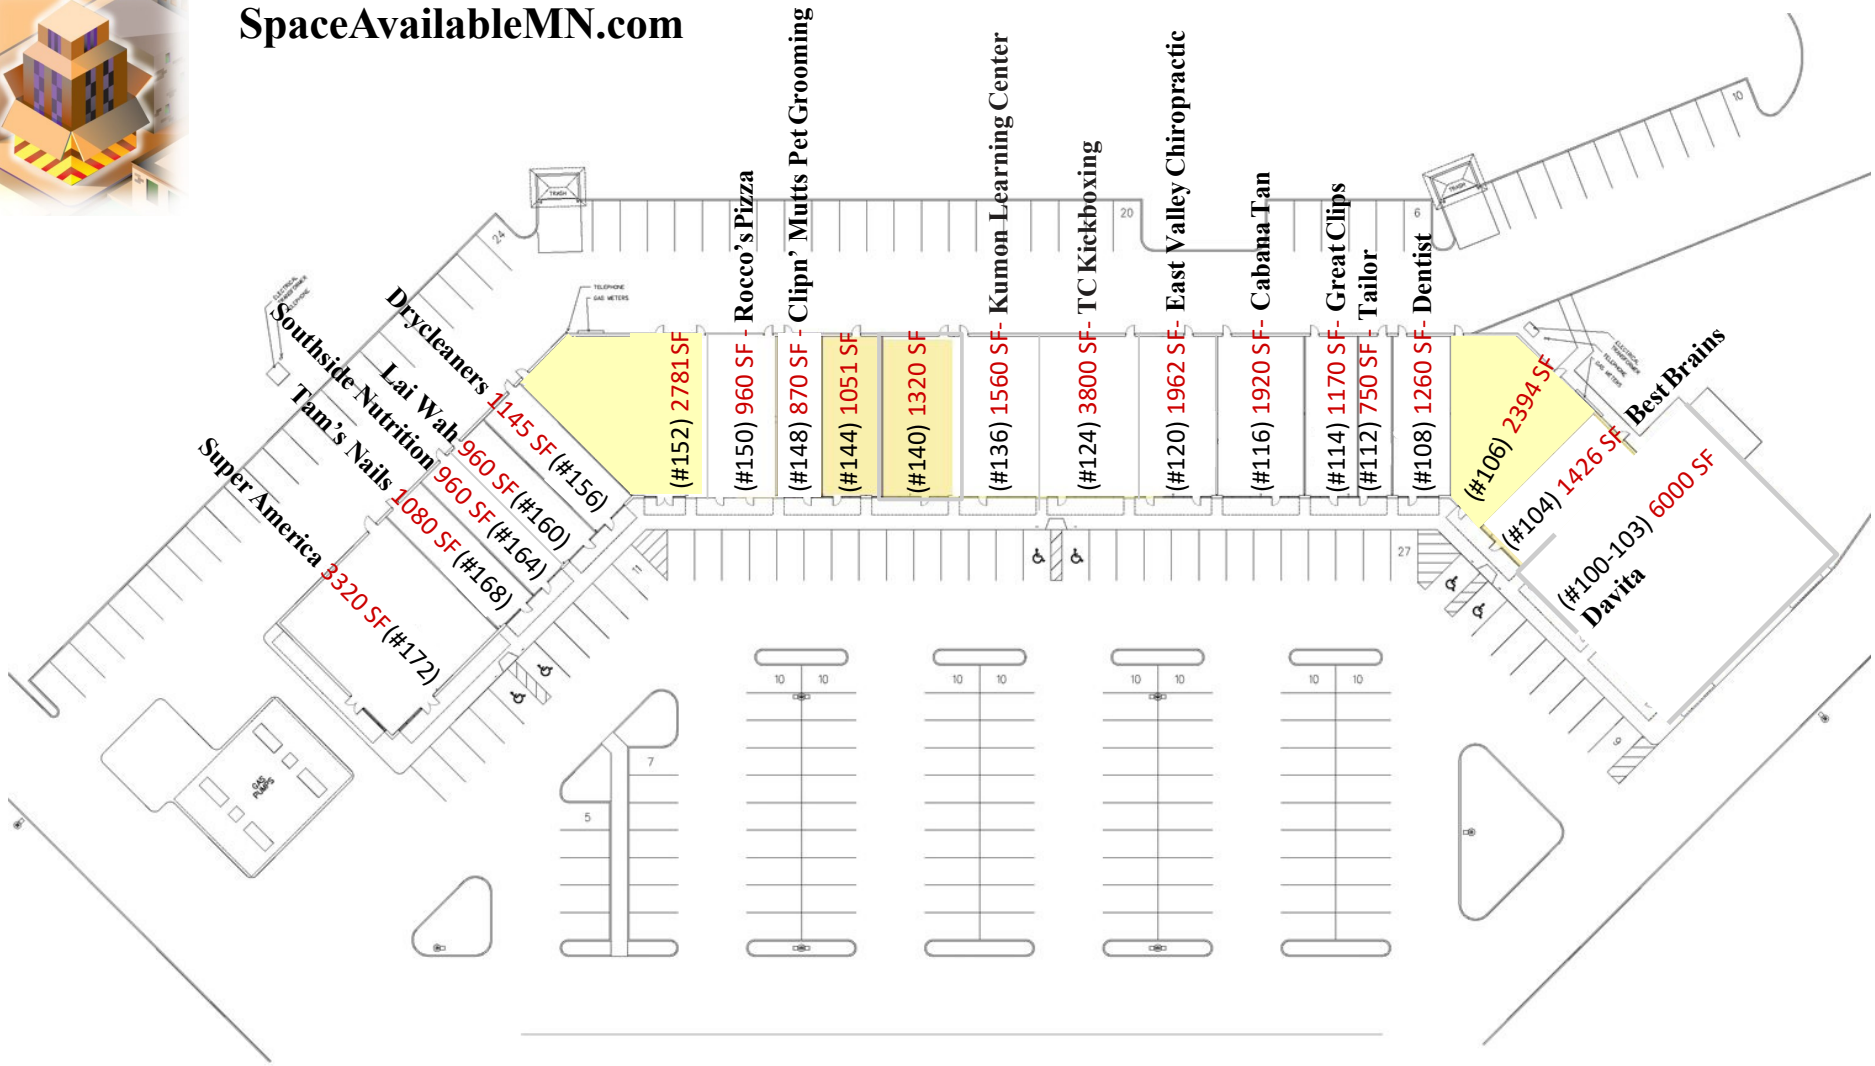

SpaceAvailableMN.com

2 May 2006

WCL ASSOCIATES, INC.

Architecture Interiors

EAST VALLEY PLAZA  
14050 PILOT KNOB ROAD APPLE VALLEY, MINNESOTA

CLEAR CHOICE PROPERTIES, LLC