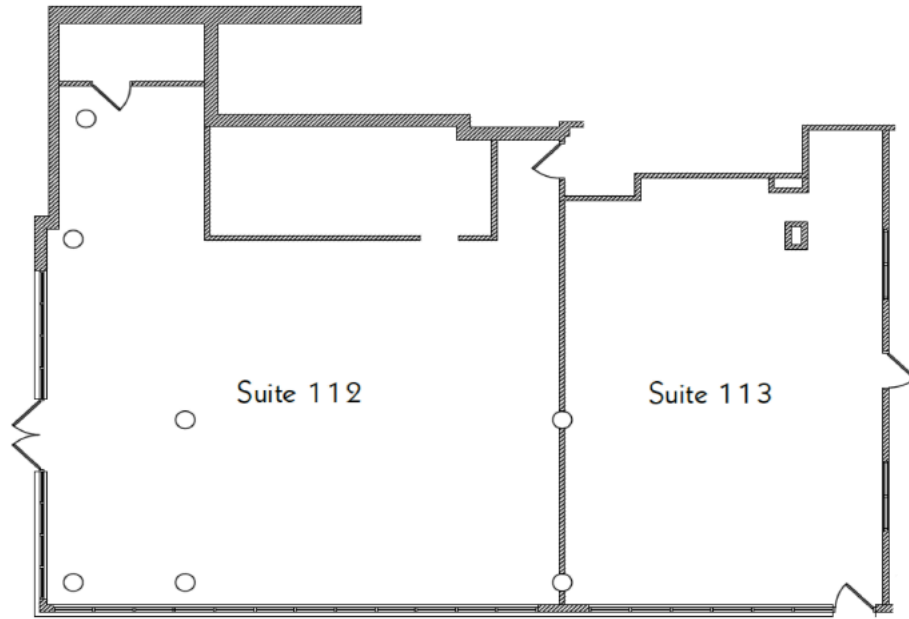

Floor Plan

KEY PLAN

PLAN NORTH 

Suite 112 - 2,144 RSF
Suite 113 - 1,124 RSF
07-17-18

Metro Lofts
2650 University Avenue
St. Paul, MN 55114