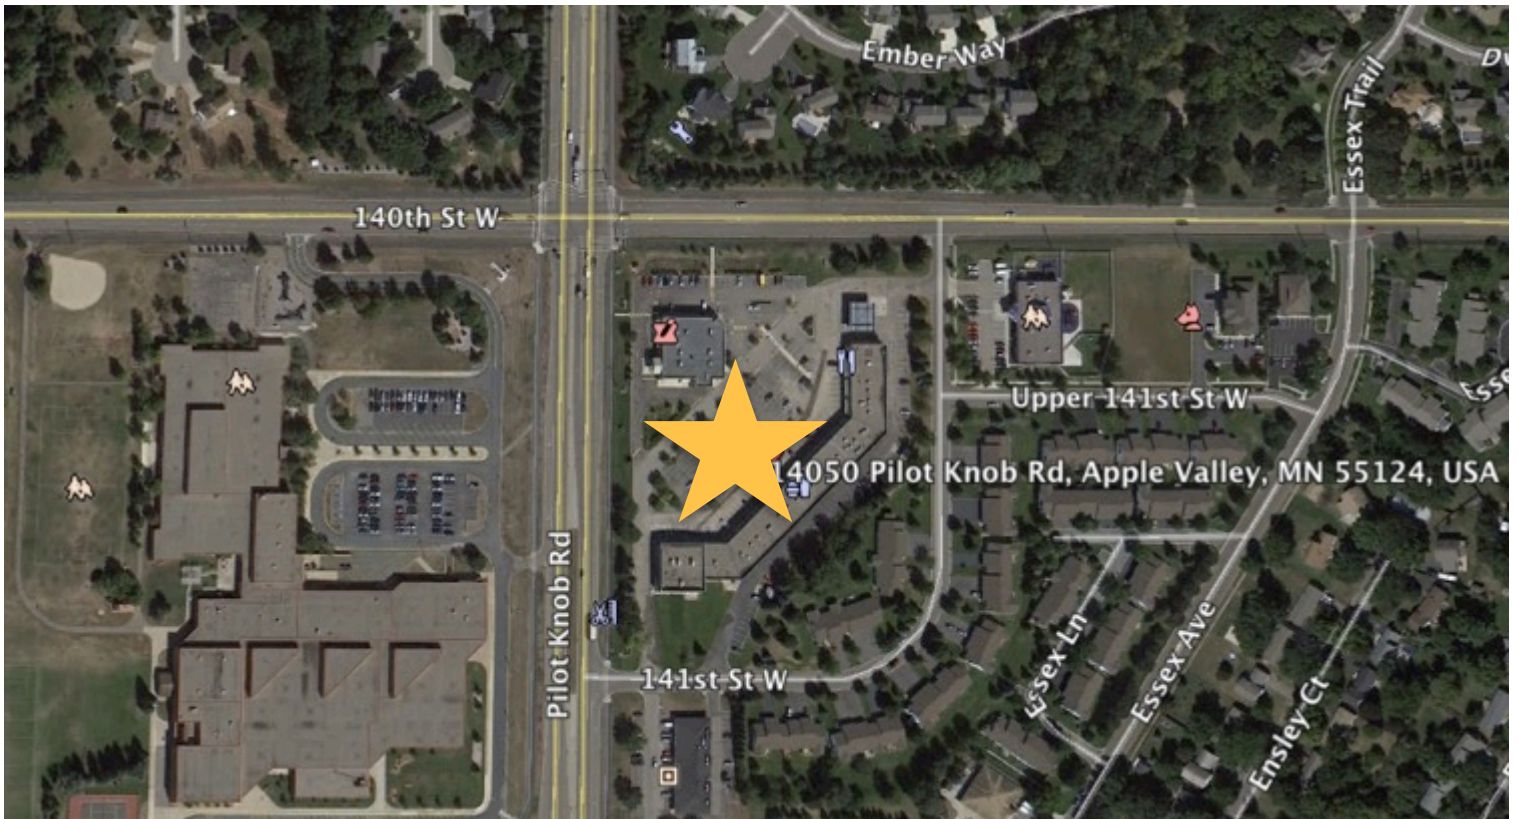

EAST VALLEY PLAZA

14050 Pilot Knob Road | Apple Valley, MN 55124

Retail Space For Lease

East Valley Plaza is at the intersection of Pilot Knob & 140th Street in Apple Valley. This neighborhood mall is across from 3 schools, several parks and dense residential developments.

Co-tenants include Super America, Tams Nails, Lai Wah Restaurant, Premier Dry Cleaners, Rocco's Pizza, Clipn' Mutts Pet Grooming, State Farm Insurance, Mail N' Parcel, Kumon Learning Center, Twin Cities Kickboxing, East Valley Chiropractic, Cabana Tan, Great Clips, Elegant Stitches Tailor, East Valley Dental, DaVita and Southside Nutrition.

Site Plan

SpaceAvailableMN.com

2 May 2006

WCL ASSOCIATES, INC.

Architecture Interiors

EAST VALLEY PLAZA

14050 PILOT KNOB ROAD, APPLE VALLEY, MINNESOTA

CLEAR CHOICE PROPERTIES, LLC