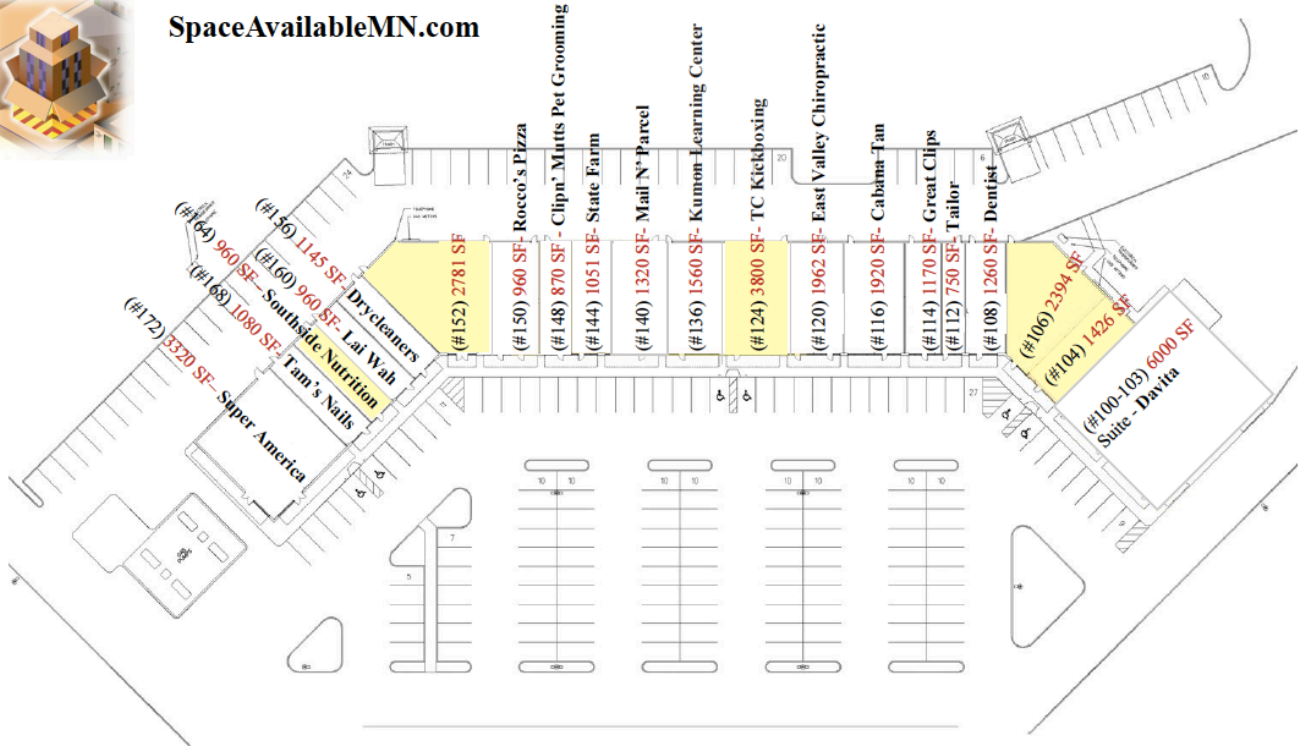

Space Available:

- Suite 104: 1,426 sf
- Suite 106: 2,394 sf
- Suite 104 and 106: 3,820 sf contiguous
- Suite 152: 2,781 sf
- 2017 CAM: \$2.48 psf and Tax: \$3.35 psf

Demographics & Traffic Counts:

- 2016 Population: 1 mile - 12,154, 3 miles - 72,461, 5 miles - 179,414
- 2016 Average Income: 1 mile - \$103,414, 3 miles - \$79,189, 5 miles - \$80,760
- Traffic Counts on Pilot Knob & 140th St W: 17,900 vpd

Site Plan

SpaceAvailableMN.com

2 May 2006

WCL ASSOCIATES, INC.

Architecture Interiors

EAST VALLEY PLAZA

14050 PILOT KNOB ROAD, APPLE VALLEY, MINNESOTA

CLEAR CHOICE PROPERTIES, LLC